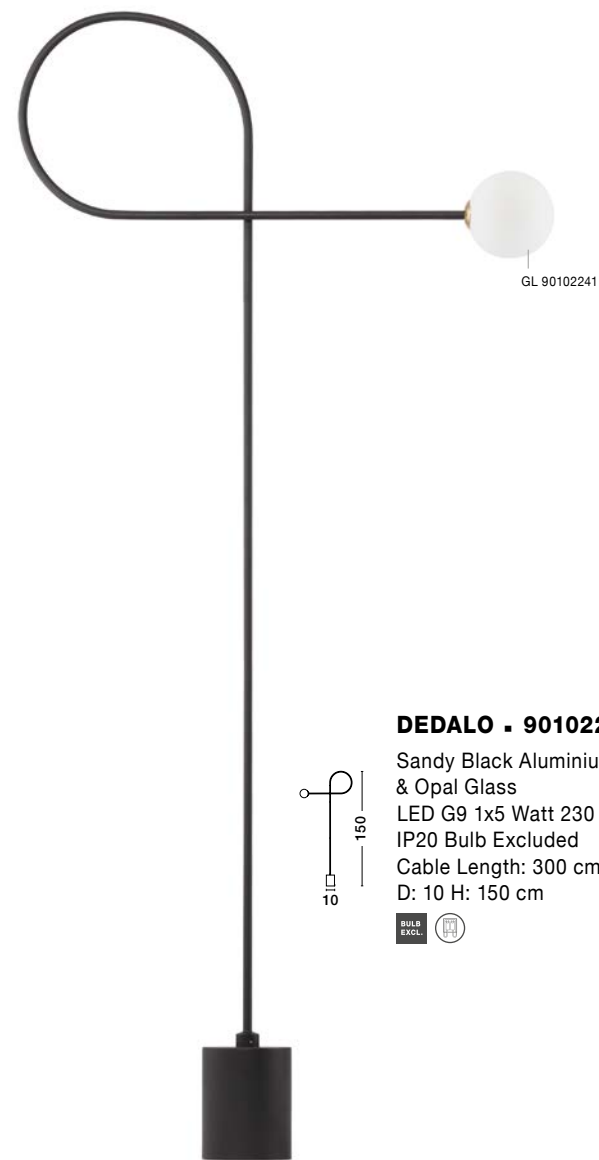

GL 90102241

DEDALO - 9010223

Sandy Black Aluminium
& Opal Glass
LED G9 1x5 Watt 230 Volt
IP20 Bulb Excluded
Cable Length: 150 cm
D: 10 H: 63.8 cm

GL 90102241

DEDALO - 9010224

Sandy Black Aluminium
& Opal Glass
LED G9 1x5 Watt 230 Volt
IP20 Bulb Excluded
Cable Length: 300 cm
D: 10 H: 150 cm