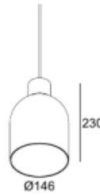

MANTELLO

With its timeless and inviting look the Mantello Pendant is well-suited for both home decor and professional environments. Hang a few Mantello pendants in the kitchen, place the smallest one each side of the bed, or create a playful configuration above the reception counter and start enjoying the right lighting atmosphere.

Starting from a circle, the bell-shaped design of the Mantello was inspired by both 80's Memphis shapes and early industrial characteristics. A modern interpretation of recognizable and traditional forms, available in two sizes and two diameters.

deltalight.com/mantello

MANTELLO GLASS E27

L1523

L2231

1 x A60 max.20W

SMOKE ●
AMBER ●

25818 0000 ◊
25817 0000 ◊

25822 0000 ◊
25821 0000 ◊

E27 / 100-240V / 50-60Hz
INCL. 1 x CABLE 2 x 0.75mm² 1,6m
INCL. 1 x CABLE CLAMP BLACK

IP20

A