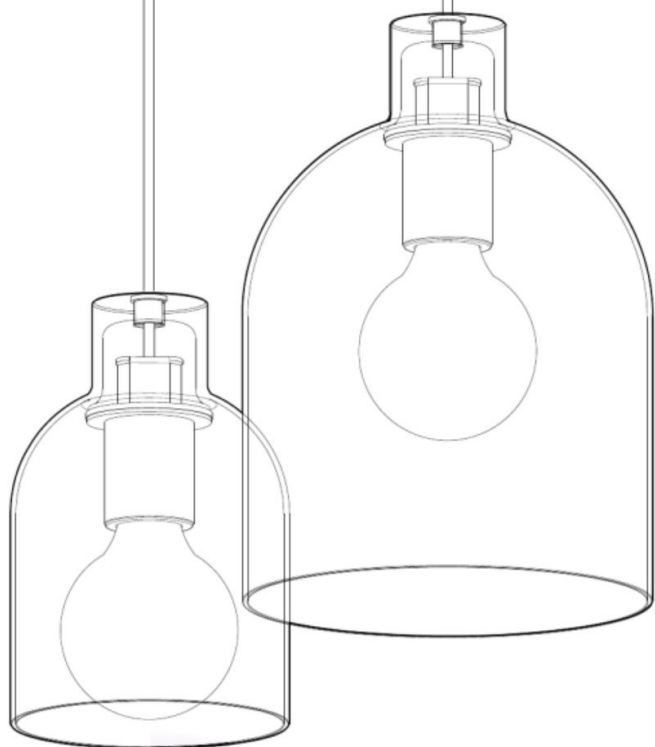

Starting from a circle, the bell-shaped design of the Mantello was inspired by both 80's Memphis shapes and early industrial characteristics. A modern interpretation of recognizable and traditional forms, available in two sizes and two diameters.

IP20

1/4

ALU VS GLASS

INTERIOR CEILING

FINISH YOUR SPECIFICATION

REQUIREMENT / OPTION / ACCESSORY

	MANTELLO E27 GLASS		MANTELLO E27			
	L1523	L2231	L1520	L1515	L2028	L2020
FINISH						
MILES TUBE	23944 0010 B / M	O	O			
INSTALLATION						
CEILING BASE	23943 0010 B	R	R			
or CEILING BASE 1RC	23943 0030 B			R	R	R
or CEILING BASE 3ROC	23943 0020 B / W	R	R	R	R	R
or CONNECTION TRIMLESS	328 10 03	O	O			
LED LAMP MORE INFO TECHNICAL CHAPTER		O	O	O	O	O