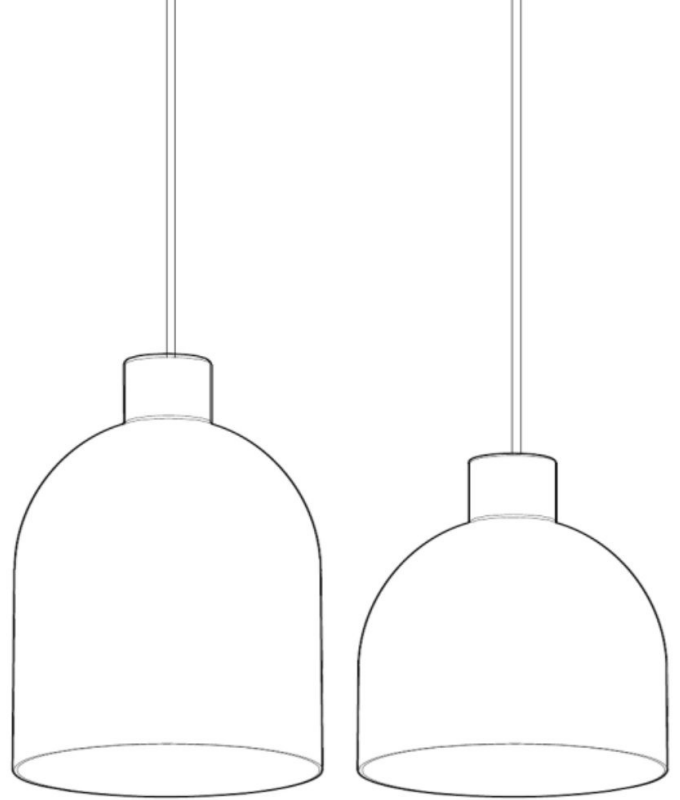

MANTELLO

With its timeless and inviting look the Mantello Pendant is well-suited for both home decor and professional environments. Hang a few Mantello pendants in the kitchen, place the smallest one each side of the bed, or create a playful configuration above the reception counter and start enjoying the right lighting atmosphere.

Starting from a circle, the bell-shaped design of the Mantello was inspired by both 80's Memphis shapes and early industrial characteristics. A modern interpretation of recognizable and traditional forms, available in two sizes and two diameters.

deltalight.com/mantello

MANTELLO GLASS E27

L1523

L2231

1 x A60 max.20W

SMOKE ●
AMBER ●

25818 0000 ◊
25817 0000 ◊

25822 0000 ◊
25821 0000 ◊

E27 / 100-240V / 50-60Hz
INCL. 1 x CABLE 2 x 0.75mm² 1,6m
INCL. 1 x CABLE CLAMP BLACK

IP20

A

MANTELLO ALU E27

L1520

L1515

L2028

L2020

1 x A60 max.20W

25811 0000 ◊

25813 0000 ◊

25814 0000 ◊

25816 0000 ◊

BBR ● / RW ●

E27 / 100-240V / 50-60Hz

INCL. 1 x CABLE 2 x 0.75mm² 1,6m
INCL. 1 x CABLE SUSPENSION SINGLE AUTOM. 1.6m

IP20