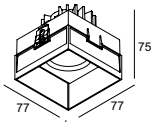

www.deltalight.com/carree

IP23 IP44

FIX VS OK
OK = SHORT FOR ADJUSTABLE

CARREE
ST OK LED

1/1

∅ KIT x 75

∅ KIT x 85

75 x 75 x 80 / max.35

75 x 75 x 80 / max.35

CARREE

TRIMLESS LED IP TRIMLESS OK LED ST LED IP ST OK LED

3000K CRI>90	LED [H] 7.1W / 812lm / 350mA	IP44	33°	202 511 811 932 ◊		11045 9320 ◊	
	LED [H] 10.4W / 1128lm / 500mA	IP23			202 510 811 932 ◊		11046 9320 ◊
2700K CRI>90	LED [H] 7.1W / 779lm / 350mA	IP44	45°	202 511 811 922 ◊		11045 9220 ◊	
	LED [H] 10.4W / 1083lm / 500mA	IP23			202 510 811 922 ◊		11046 9220 ◊
SOFT DIM	3000-1800K / CRI>90 LED [X] 10.2W / 1038lm / 500mA	IP23		11049 9030 ◊			11048 9030 ◊
				◊ W ○	◊ B ● / W ○	◊ W ○	◊ B ● / W ○