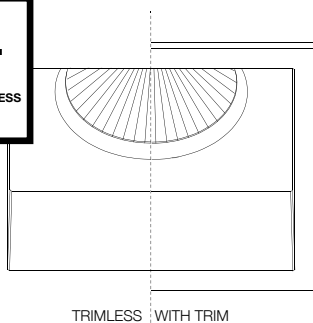

www.deltalight.com/carree

IP23 IP44

FIX VS OK
OK = SHORT FOR ADJUSTABLE

CARREE
ST OK LED

1/1

∅ KIT x 75

∅ KIT x 85

75 x 75 x 80 / max.35

75 x 75 x 80 / max.35

CARREE

TRIMLESS LED IP TRIMLESS OK LED ST LED IP ST OK LED

3000K CRI>90	LED [H] 7.1W / 812lm / 350mA	IP44	33°	202 511 811 932 ◊		11045 9320 ◊	
	LED [H] 10.4W / 1128lm / 500mA	IP23			202 510 811 932 ◊		11046 9320 ◊
2700K CRI>90	LED [H] 7.1W / 779lm / 350mA	IP44	45°	202 511 811 922 ◊		11045 9220 ◊	
	LED [H] 10.4W / 1083lm / 500mA	IP23			202 510 811 922 ◊		11046 9220 ◊
SOFT DIM	3000-1800K / CRI>90 LED [X] 10.2W / 1038lm / 500mA	IP23		11049 9030 ◊			11048 9030 ◊
				◊ W ○	◊ B ● / W ○	◊ W ○	◊ B ● / W ○

SOFT DIM

VISUAL COMFORT

B

O.F.A.
ONE FOR ALL
MOUNTING KIT TRIMLESS
FOR CONCRETE
& PLASTERBOARD

B

FINISH YOUR SPECIFICATION

REQUIREMENT / OPTION / ACCESSORY

			CARREE			
			TRIMLESS		ST	
			LED IP	OK LED	LED IP	OK LED
LED POWER SUPPLY MORE INFO AND ALL POWER SUPPLIES ON FOLD-OUT RIGHT						
MAINS DIM (FE) 11	21012 0298	<i>i</i> min. 55	R	R	R	R
1-10V DIM 15	300 90 124	<i>i</i> min. 55	R	R	R	R
DALI DIM 14	300 90 125	<i>i</i> min. 55	R	R	R	R
MOUNTING KIT TRIMLESS						
CONCRETE / PLASTERBOARD	202 01 75 OFA		R	R		
	202 01 75		R	R		
PLASTERBOARD	202 00 75				O	O
INSTALLATION						
PLASTERKIT	207 01 161				O	O
CONCRETE BOX	270 11 161				O	O