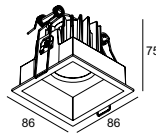

www.deltalight.com/carree

IP23 IP44

FIX VS OK
OK = SHORT FOR ADJUSTABLE

CARREE
ST OK LED

1/1

∅ KIT x 75

∅ KIT x 85

75 x 75 x 80 / max.35

75 x 75 x 80 / max.35

CARREE

TRIMLESS LED IP TRIMLESS OK LED ST LED IP ST OK LED

3000K CRI>90	LED [H] 7.1W / 812lm / 350mA	IP44	33°	202 511 811 932 ◊		11045 9320 ◊	
	LED [H] 10.4W / 1128lm / 500mA	IP23			202 510 811 932 ◊		11046 9320 ◊
2700K CRI>90	LED [H] 7.1W / 779lm / 350mA	IP44	45°	202 511 811 922 ◊		11045 9220 ◊	
	LED [H] 10.4W / 1083lm / 500mA	IP23			202 510 811 922 ◊		11046 9220 ◊
SOFT DIM	3000-1800K / CRI>90 LED [X] 10.2W / 1038lm / 500mA	IP23		11049 9030 ◊			11048 9030 ◊
				◊ W ○	◊ B ● / W ○	◊ W ○	◊ B ● / W ○