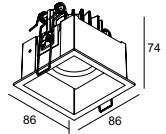

www.deltalight.com/carree

IP23 IP44

FIX VS OK
OK = SHORT FOR ADJUSTABLE

CARREE
ST OK LED

1/1

∅ KIT x 75

∅ KIT x 85

75 x 75 x 80 / max.35

75 x 75 x 80 / max.35

CARREE

TRIMLESS LED IP TRIMLESS OK LED ST LED IP ST OK LED

3000K CRI>90	LED [H] 7.1W / 812lm / 350mA	IP44	33°	202 511 811 932 ◊		11045 9320 ◊	
	LED [H] 10.4W / 1128lm / 500mA	IP23			202 510 811 932 ◊		11046 9320 ◊
2700K CRI>90	LED [H] 7.1W / 779lm / 350mA	IP44	45°	202 511 811 922 ◊		11045 9220 ◊	
	LED [H] 10.4W / 1083lm / 500mA	IP23			202 510 811 922 ◊		11046 9220 ◊
SOFT DIM	3000-1800K / CRI>90 LED [X] 10.2W / 1038lm / 500mA	IP23		11049 9030 ◊			11048 9030 ◊
				◊ W ○	◊ B ● / W ○	◊ W ○	◊ B ● / W ○