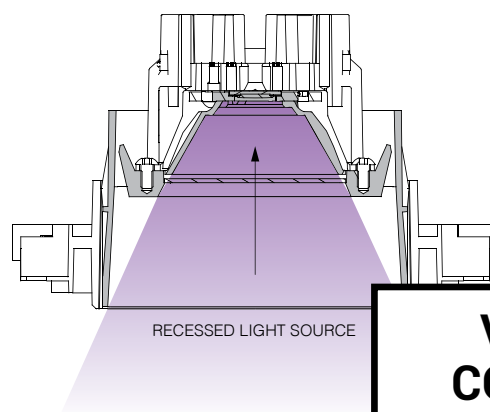

CARREE

The Carree range is Delta Light's answer for easy-to-install, timeless and functional recessed spots, as it has been a Delta Light classic for many years. This family of square recessed luminaires offers refined solutions with integrated LED, either with or without trim. The straight lines in the design make a contemporary spot out of Carree, not only useful in modern architecture but also in many other applications. Carree can be used throughout the entire project, as it also includes IP44 solutions for bathrooms and even IP65 luminaires for outdoor use

www.deltalight.com/carree

IP23 IP44

FIX VS OK
OK = SHORT FOR ADJUSTABLE

CARREE
ST OK LED

1/1

∅ KIT x 75

∅ KIT x 85

75 x 75 x 80 / max.35

75 x 75 x 80 / max.35

CARREE

TRIMLESS LED IP TRIMLESS OK LED ST LED IP ST OK LED

3000K CRI>90	LED [H] 7.1W / 812lm / 350mA	IP44	33°	202 511 811 932 ◊		11045 9320 ◊	
	LED [H] 10.4W / 1128lm / 500mA	IP23			202 510 811 932 ◊		11046 9320 ◊
2700K CRI>90	LED [H] 7.1W / 779lm / 350mA	IP44	45°	202 511 811 922 ◊		11045 9220 ◊	
	LED [H] 10.4W / 1083lm / 500mA	IP23			202 510 811 922 ◊		11046 9220 ◊
SOFT DIM	3000-1800K / CRI>90 LED [X] 10.2W / 1038lm / 500mA	IP23		11049 9030 ◊			11048 9030 ◊
				◊ W ○	◊ B ● / W ○	◊ W ○	◊ B ● / W ○

SOFT DIM

VISUAL COMFORT

B

O.F.A.
ONE FOR ALL
MOUNTING KIT TRIMLESS
FOR CONCRETE
& PLASTERBOARD

B

FINISH YOUR SPECIFICATION

REQUIREMENT / OPTION / ACCESSORY

			CARREE			
			TRIMLESS		ST	
			LED IP	OK LED	LED IP	OK LED
LED POWER SUPPLY MORE INFO AND ALL POWER SUPPLIES ON FOLD-OUT RIGHT						
MAINS DIM (FE) 11	21012 0298	<i>i</i> min. 55	R	R	R	R
1-10V DIM 15	300 90 124	<i>i</i> min. 55	R	R	R	R
DALI DIM 14	300 90 125	<i>i</i> min. 55	R	R	R	R
MOUNTING KIT TRIMLESS						
CONCRETE / PLASTERBOARD	202 01 75 OFA		R	R		
	202 01 75		R	R		
PLASTERBOARD	202 00 75				O	O
INSTALLATION						
PLASTERKIT	207 01 161				O	O
CONCRETE BOX	270 11 161				O	O